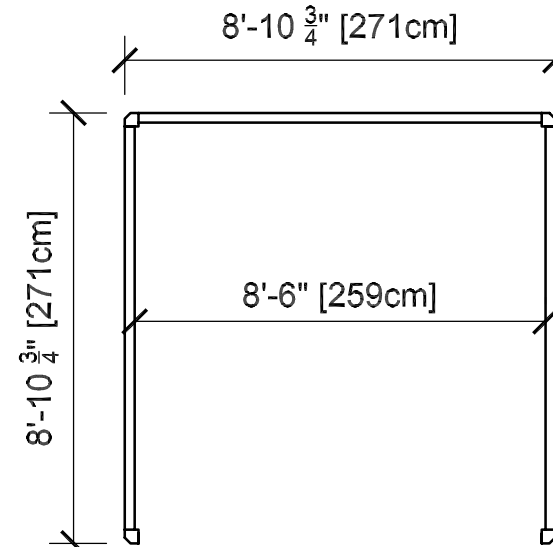

9' x 9' Lattice Wood Roof

FOOTPRINT

SIDE

CHEHALIS 100

FOOTPRINT

FRONT

ROOF