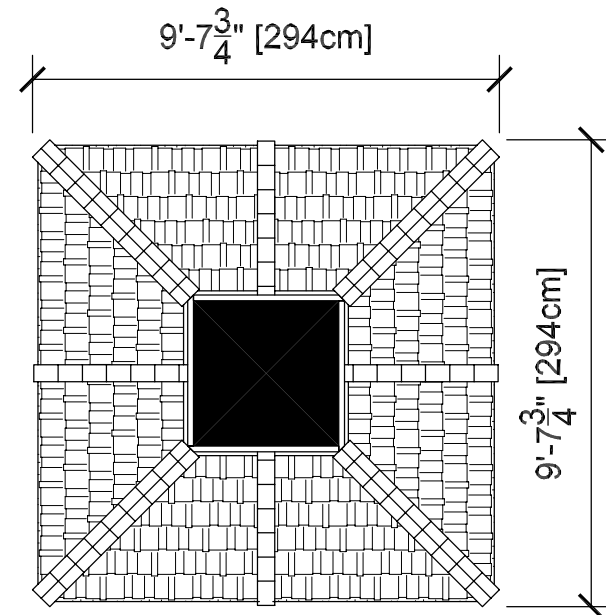

9' x 9' Lattice Wood Roof

FOOTPRINT

SIDE

CHEHALIS 100

FOOTPRINT

FRONT

ROOF