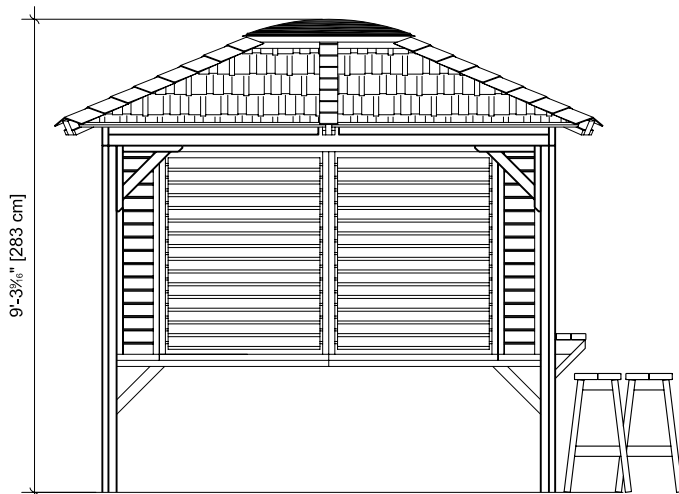

9' x 9' Louver Wood Roof

FOOTPRINT

Includes 4 28" Stools

PARTY CHEHALIS

Roof Plan

Footprint Plan

Front Elevation

Side Elevation