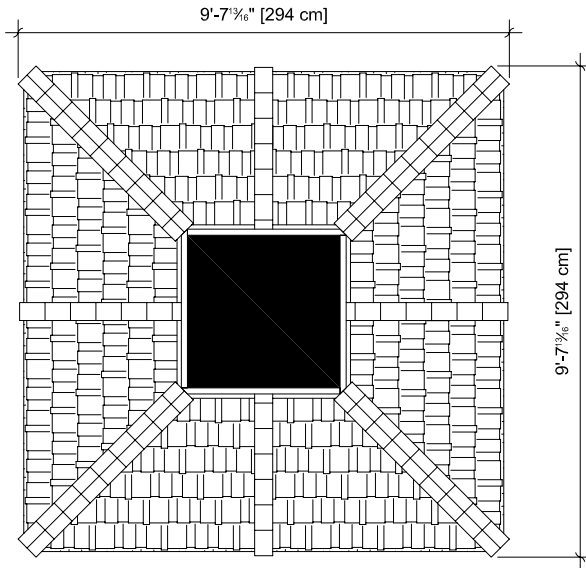

9' x 9' Louver Wood Roof

FOOTPRINT

Includes 4 28" Stools

PARTY CHEHALIS

Roof Plan

Footprint Plan

Front Elevation

Side Elevation