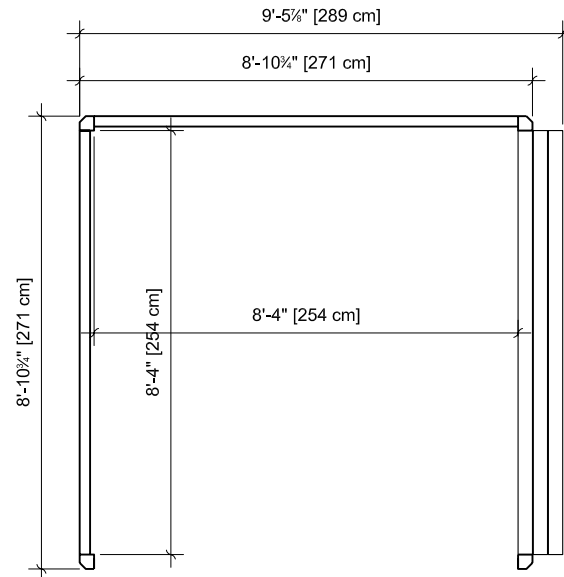

9' x 9' Louver Wood Roof

FOOTPRINT

Includes 4 28" Stools

PARTY CHEHALIS

Roof Plan

Footprint Plan

Front Elevation

Side Elevation