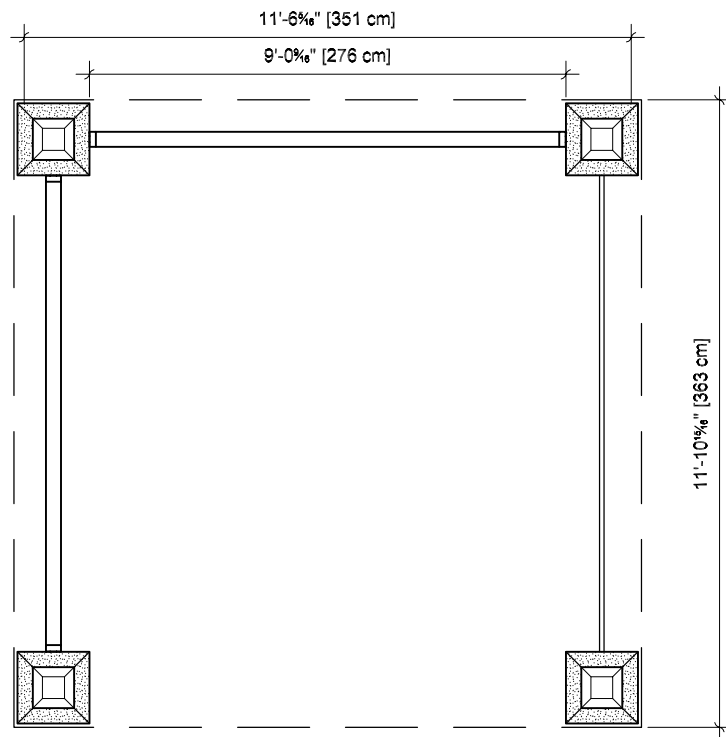

10' x 10' 50 / 50 Split

FOOTPRINT

Footprint

VISTA PAVILION

Elevation - Left Side

Elevation - Right Side