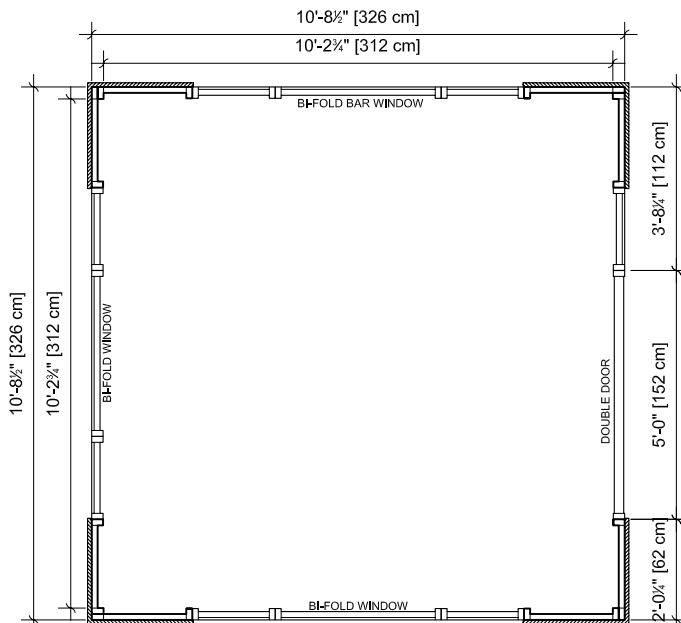

# Vista Resort 11' x 11'

## FOOTPRINT

# The BANFF

Side Elevation

Side Elevation

Footprint Plan

Front Elevation