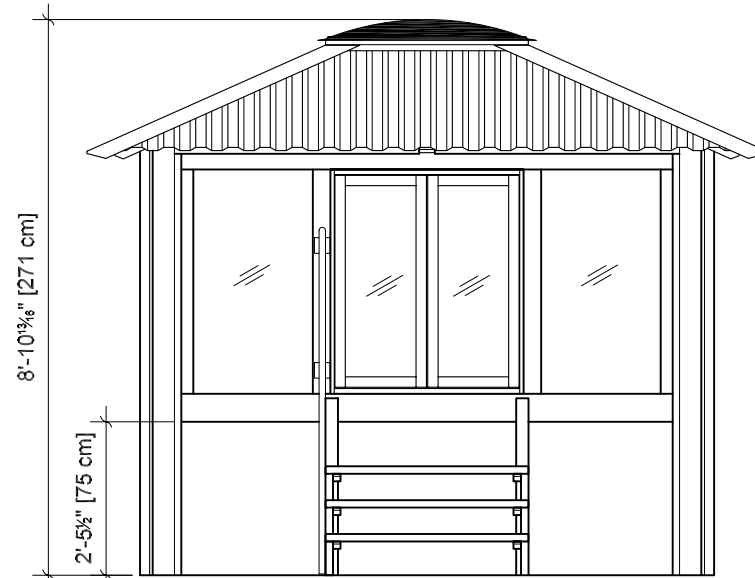

Vista Resort Lipmount

FOOTPRINT

Shown with Step & Hand Rail

Mt ROYALE - XL

Footprint

Front Elevation

Side Elevation