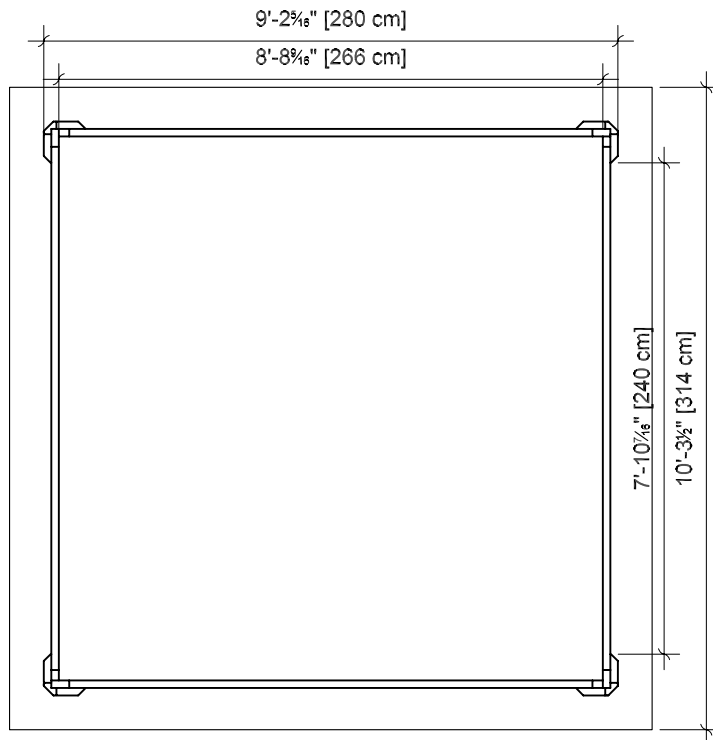

Vista Resort Lipmount

FOOTPRINT

Shown with Step & Hand Rail

Mt ROYALE - XL

Footprint

Front Elevation

Side Elevation